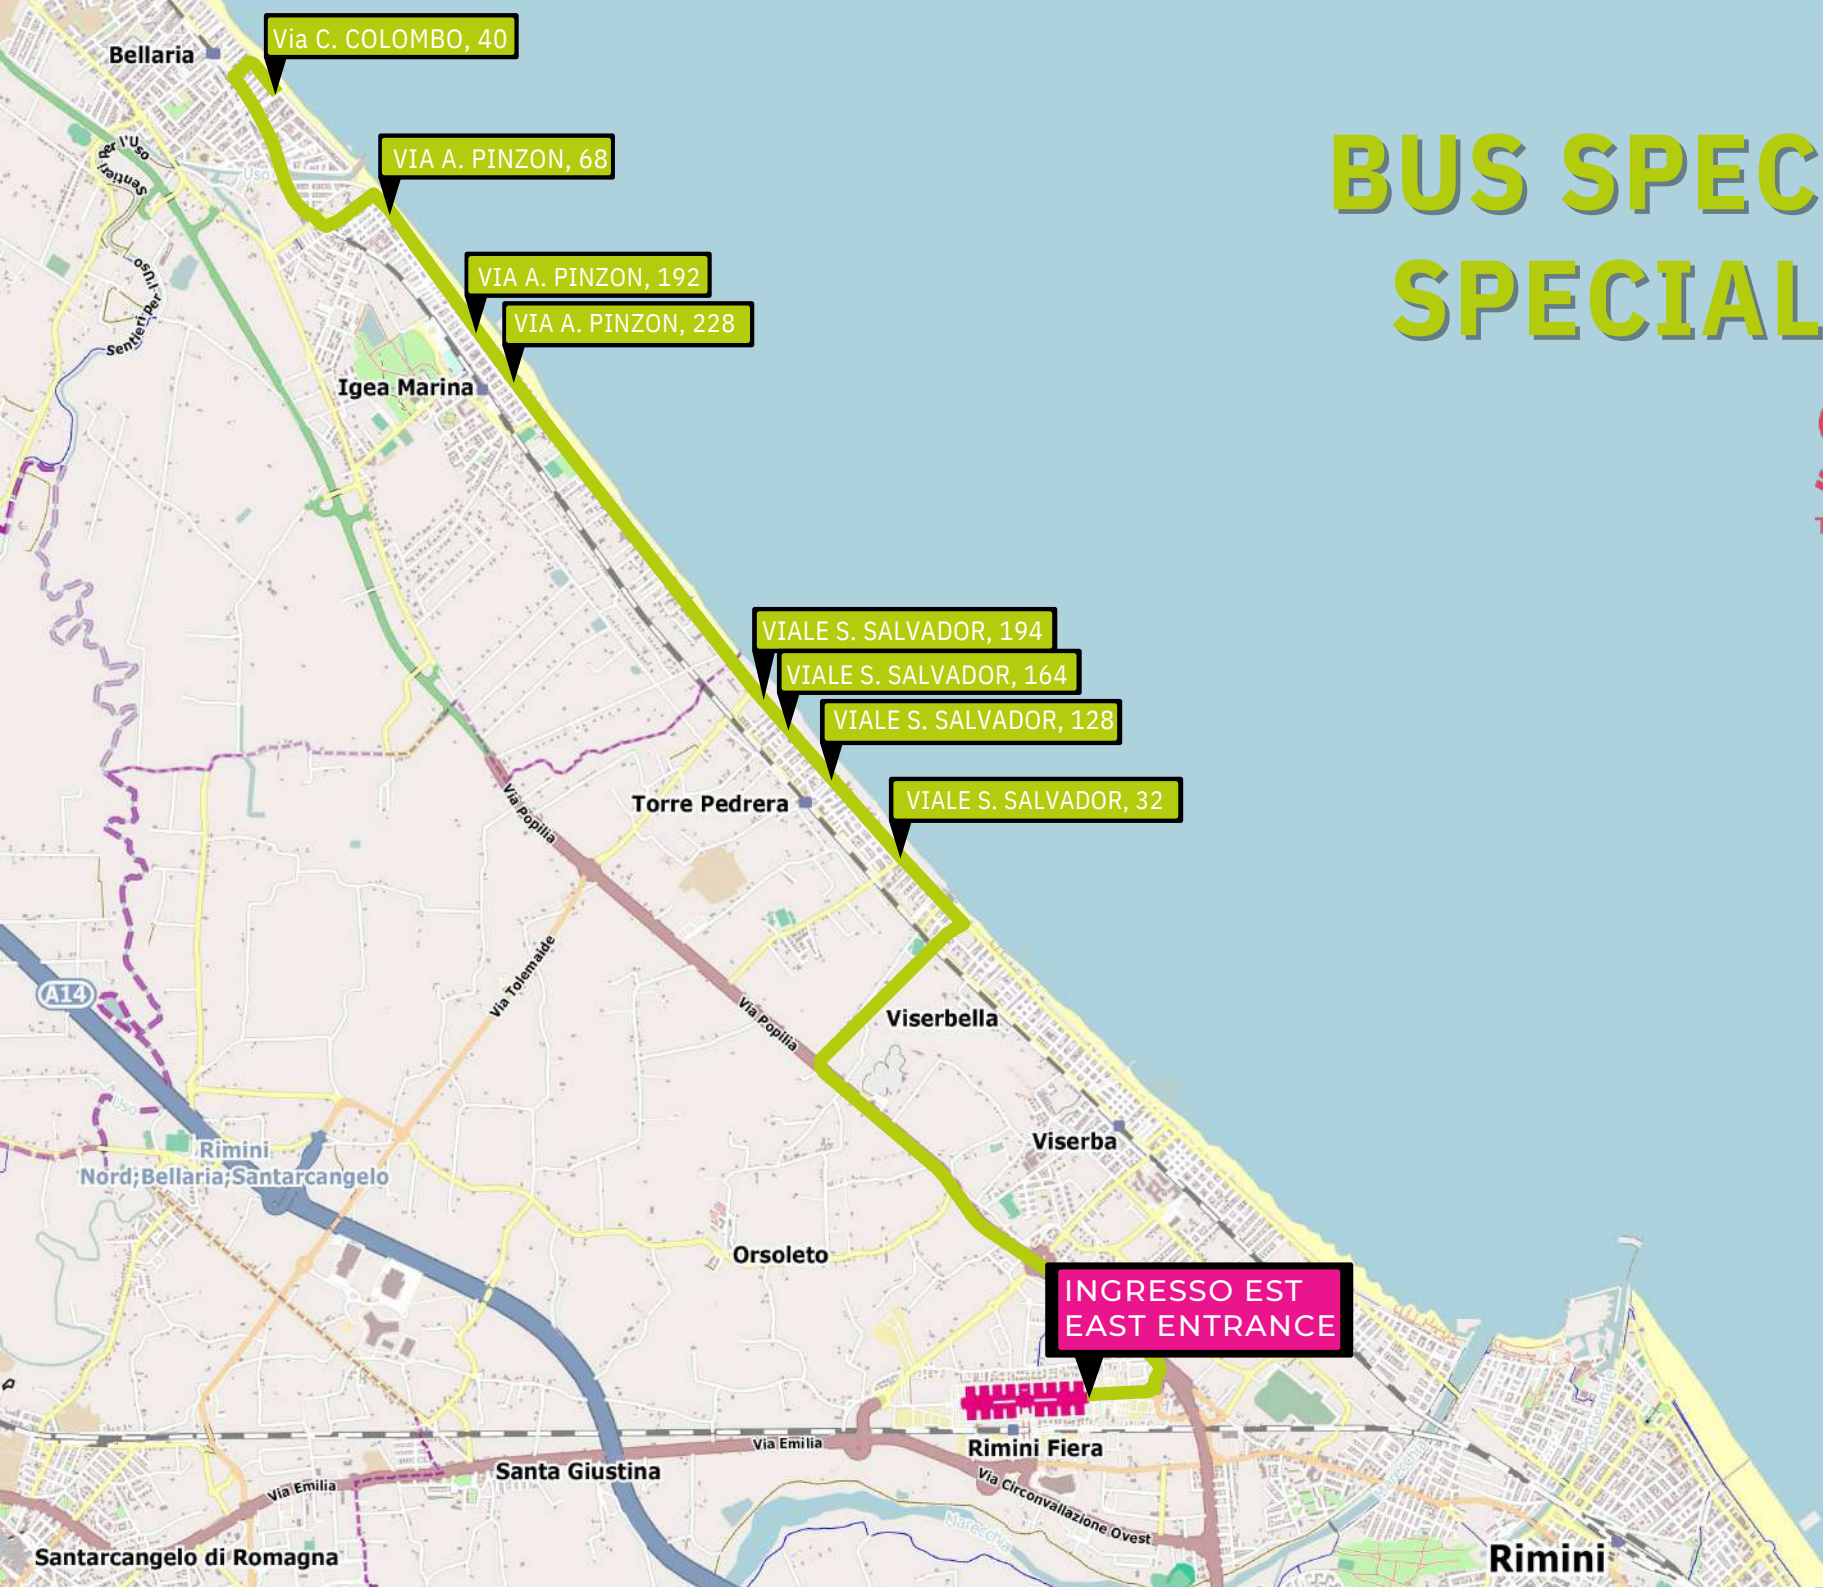

BUS SPECIALE C SPECIAL BUS C

SIGEP
THE DOLCE WORLD EXPO

**INGRESSO EST
EAST ENTRANCE**